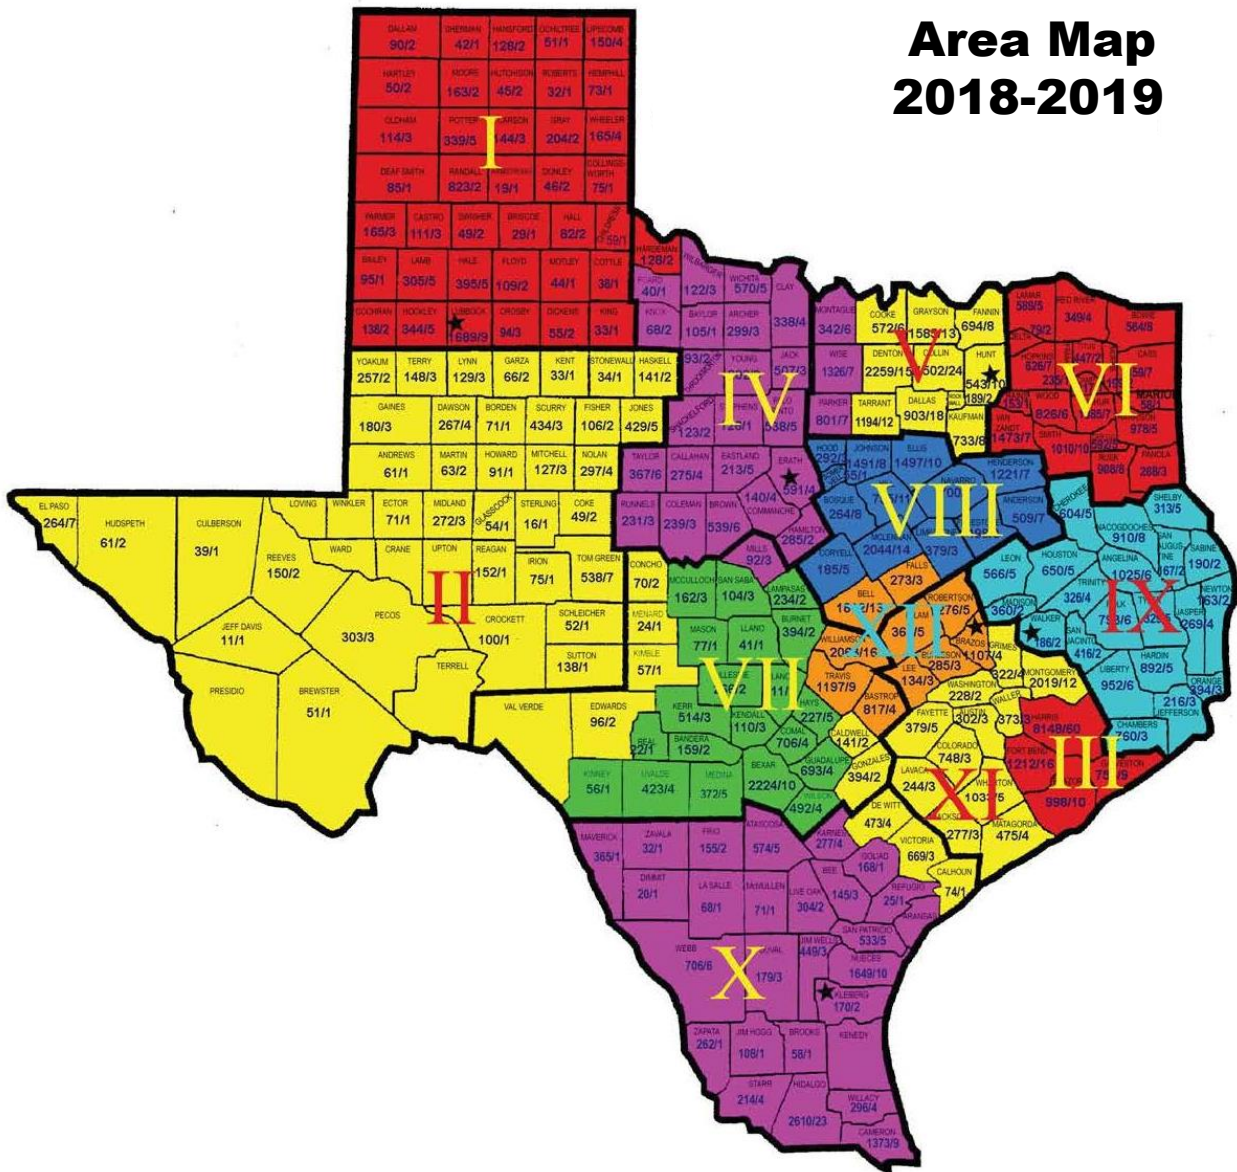

# Texas FFA Association Area Map 2018-2019

### **Area VII**

Bandera, Bexar, Blanco, Burnet, Comal, Gillespie, Guadalupe, Hays, Kendall, Kerr, Kinney, Lampasas, Llano, Mason, McCulloch, Medina, Real, San Saba, Uvalde, and Wilson;

### **Area IX**

Angelina, Chambers, Cherokee, Hardin, Houston, Jasper, Jefferson, Leon, Liberty, Madison, Nacogdoches, Newton, Orange, Polk, Sabine, San Augustine, San Jacinto, Shelby, Trinity, Tyler and Walker;

### **Area XI**

Austin, Caldwell, Calhoun, Colorado, Dewitt, Fayette, Gonzales, Grimes, Jackson, Lavaca, Matagorda, Montgomery, Victoria, Waller, Washington and Wharton; and